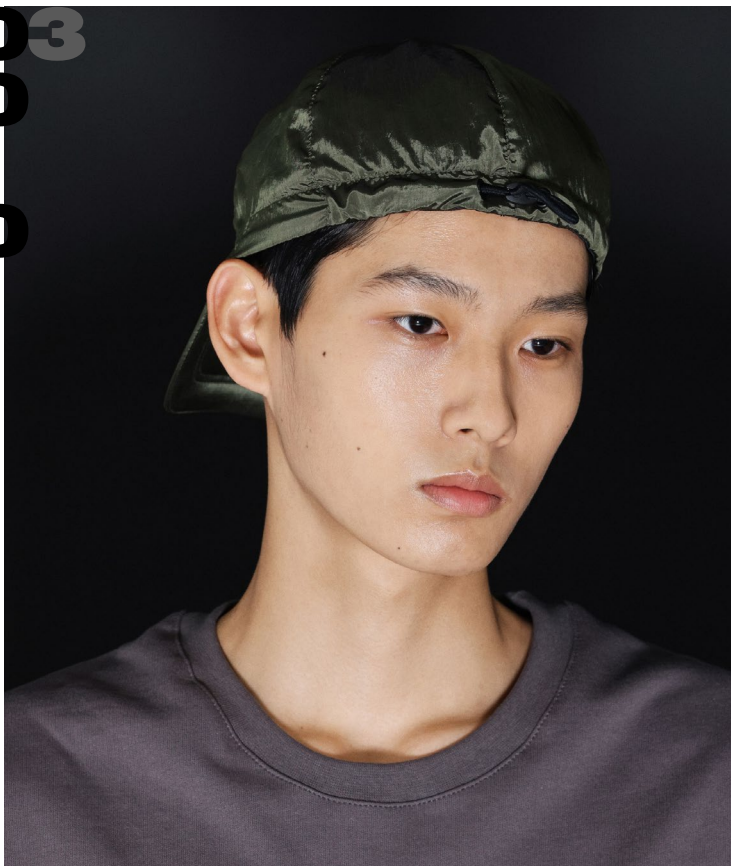

200³
190
27
290

**DU-GYEONG
KIM**

김두경
@du_kyung

design © 2021. ESteem all rights reserved.

ESteem [model]
GLOBAL MANAGEMENT FOR TREND