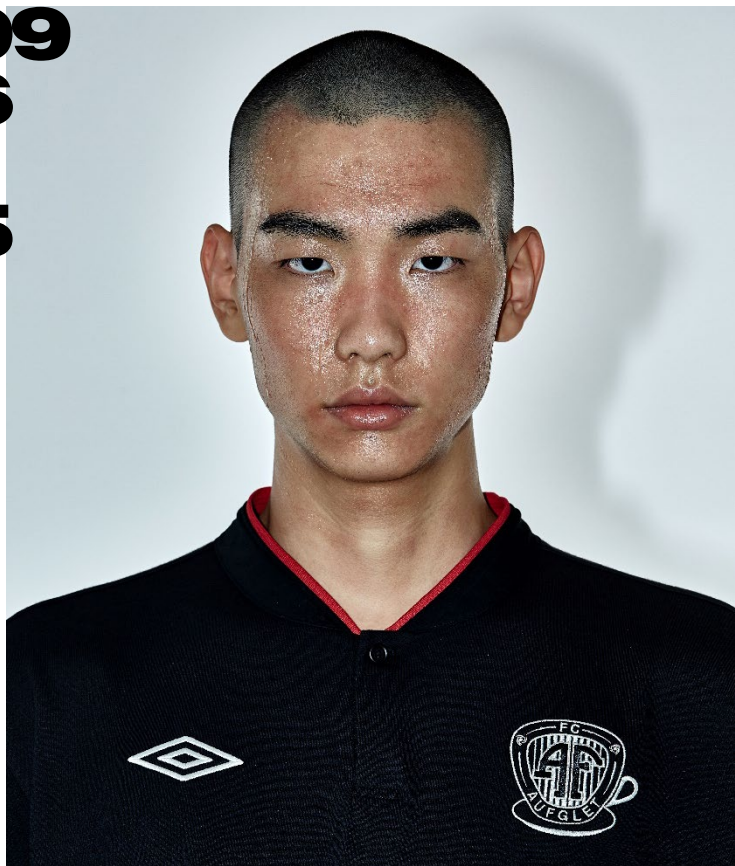

1999
186
29
265

**GYEONG-MO
KOO**

구경모
@gyeongm0

Esquire

EsTeem [model]
GLOBAL MANAGEMENT FOR TREND

design © 2021. ESteem all rights reserved.