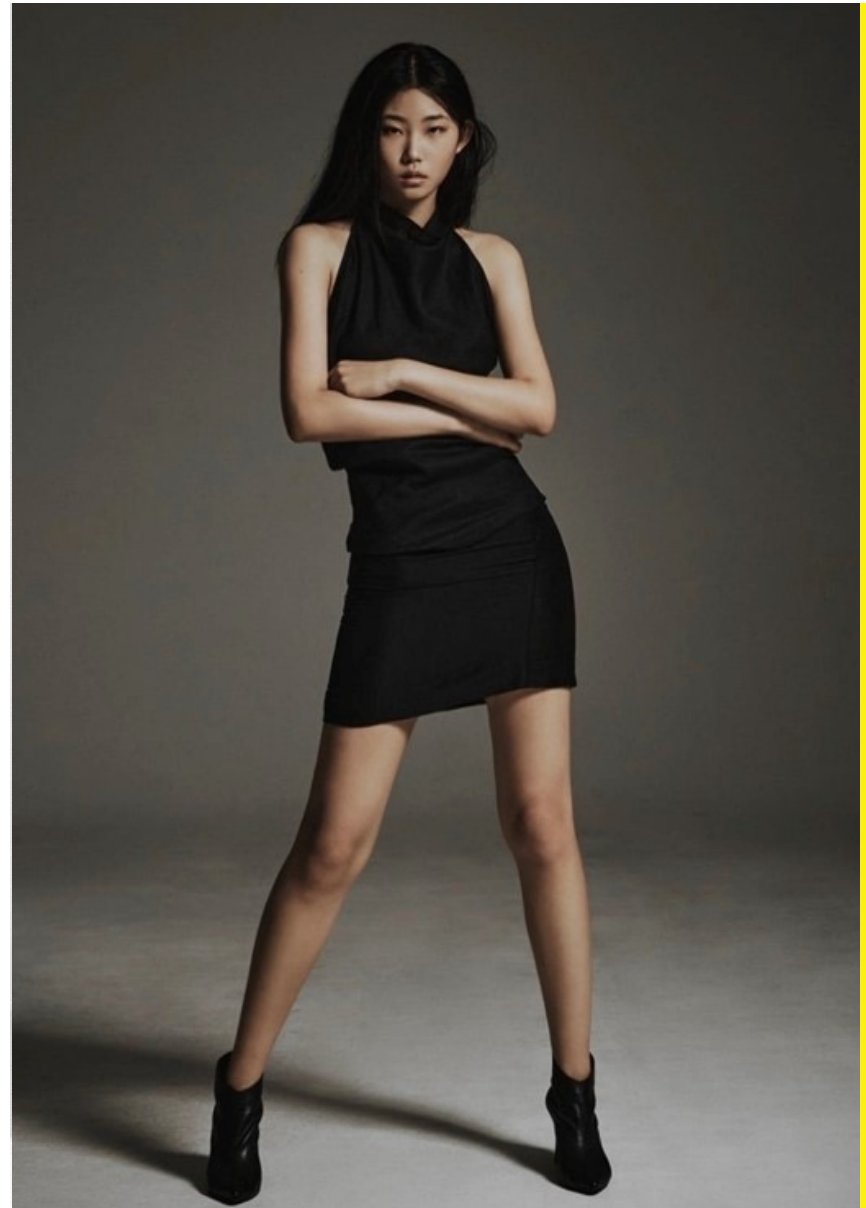

ESteem [model]
GLOBAL MANAGEMENT FOR TREND

design © 2021, ESteem all rights reserved.