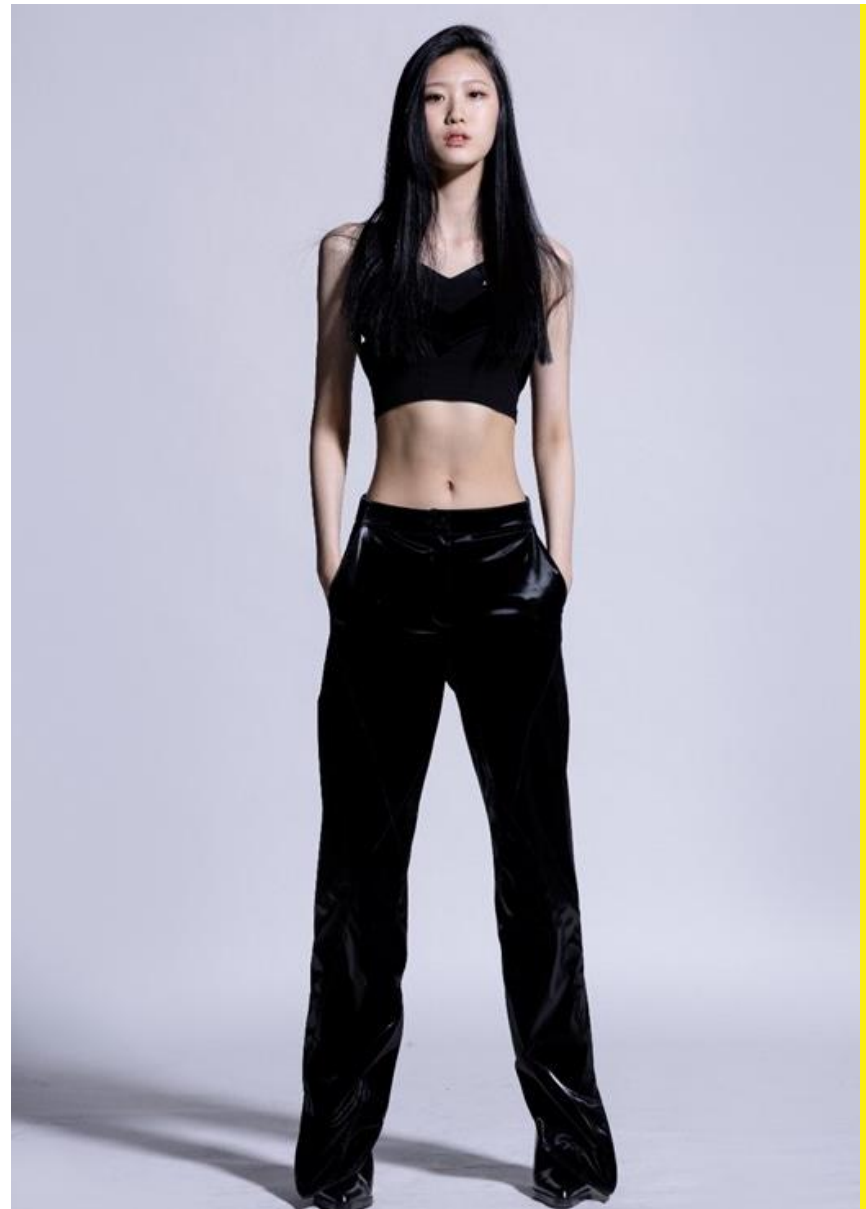

2005 176cm 28-21-32 240mm

YUN-SEO KIM

김윤서

@yun_xxeo

*E*Steem [model]
GLOBAL MANAGEMENT FOR TREND

design © 2021. ESteem all rights reserved.