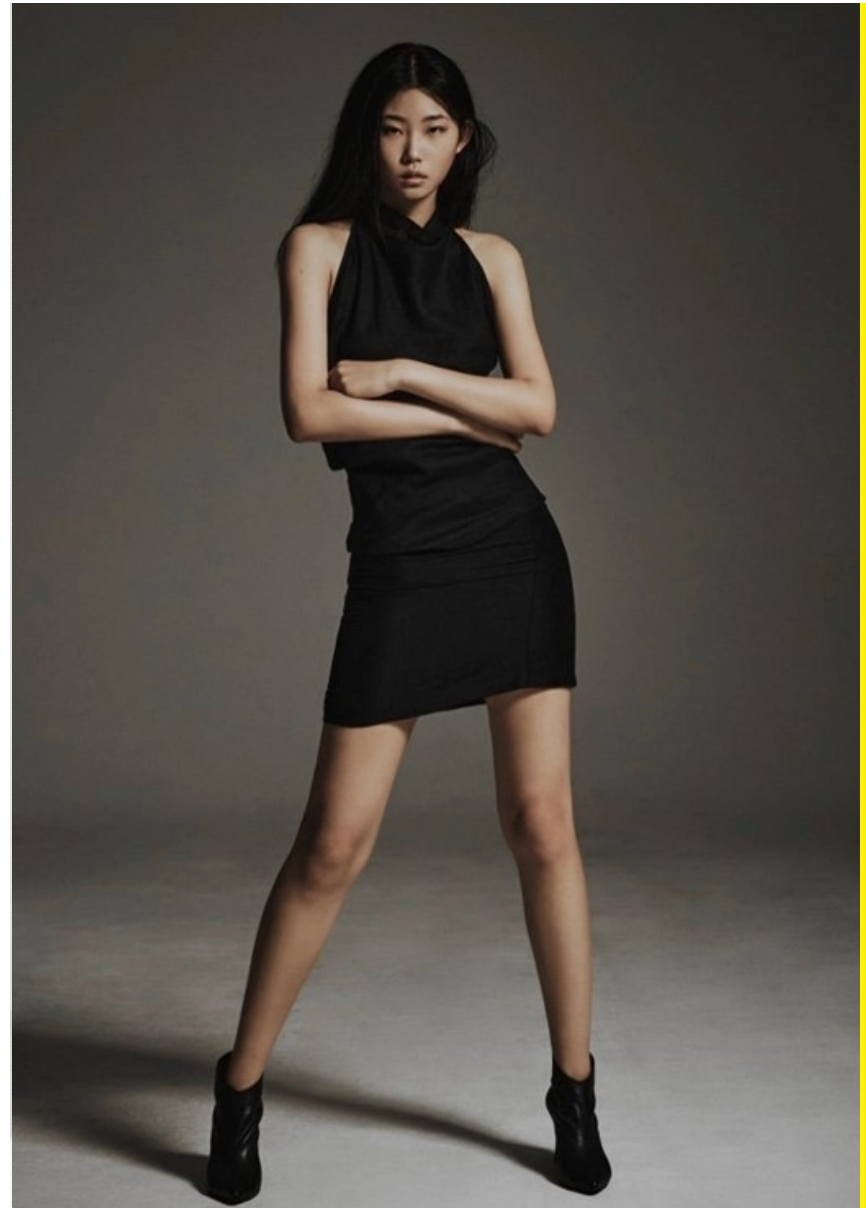

2003 175cm 32-24-35 250mm

JI-WOO SONG

송지우

@romyjiwoosong_

*E*Steem [model]
GLOBAL MANAGEMENT FOR TREND

design © 2021. ESteem all rights reserved.