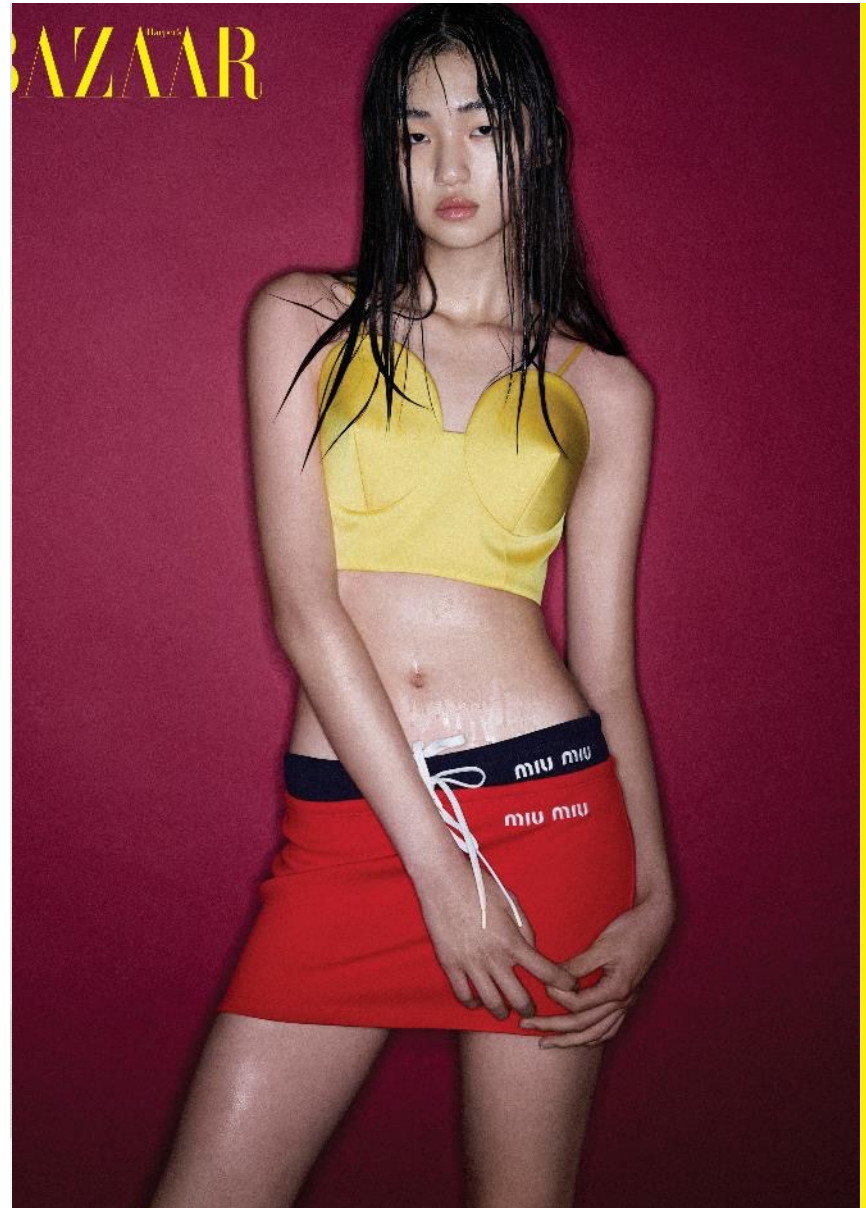

2008 177cm 29-22-34 245mm

YOON-SEUL KIM

김윤슬

@yxn.s_l

ESteem [model]
GLOBAL MANAGEMENT FOR TREND

design © 2021. ESteem all rights reserved.